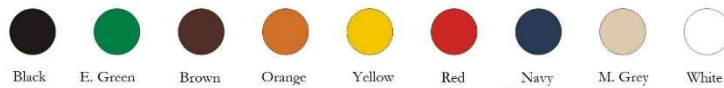

Black E. Green Brown Orange Yellow Red Navy M. Grey White