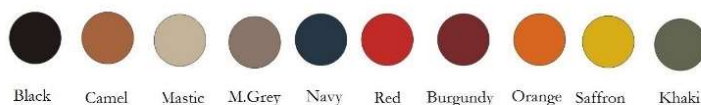

# ALESIA

---

Cuir de vachette  
Cowhide leather

20091  
18\*11.5\*6.5

20092  
21\*17\*7.5

Black Orange Red Burgundy Navy Camel Mastic

20192  
23\*16\*7

Black Camel Mastic M.Grey Navy Red Burgundy Orange Saffron Khaki