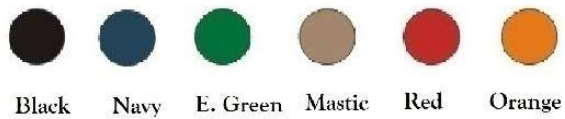

Black Navy E. Green Mastic Red Orange